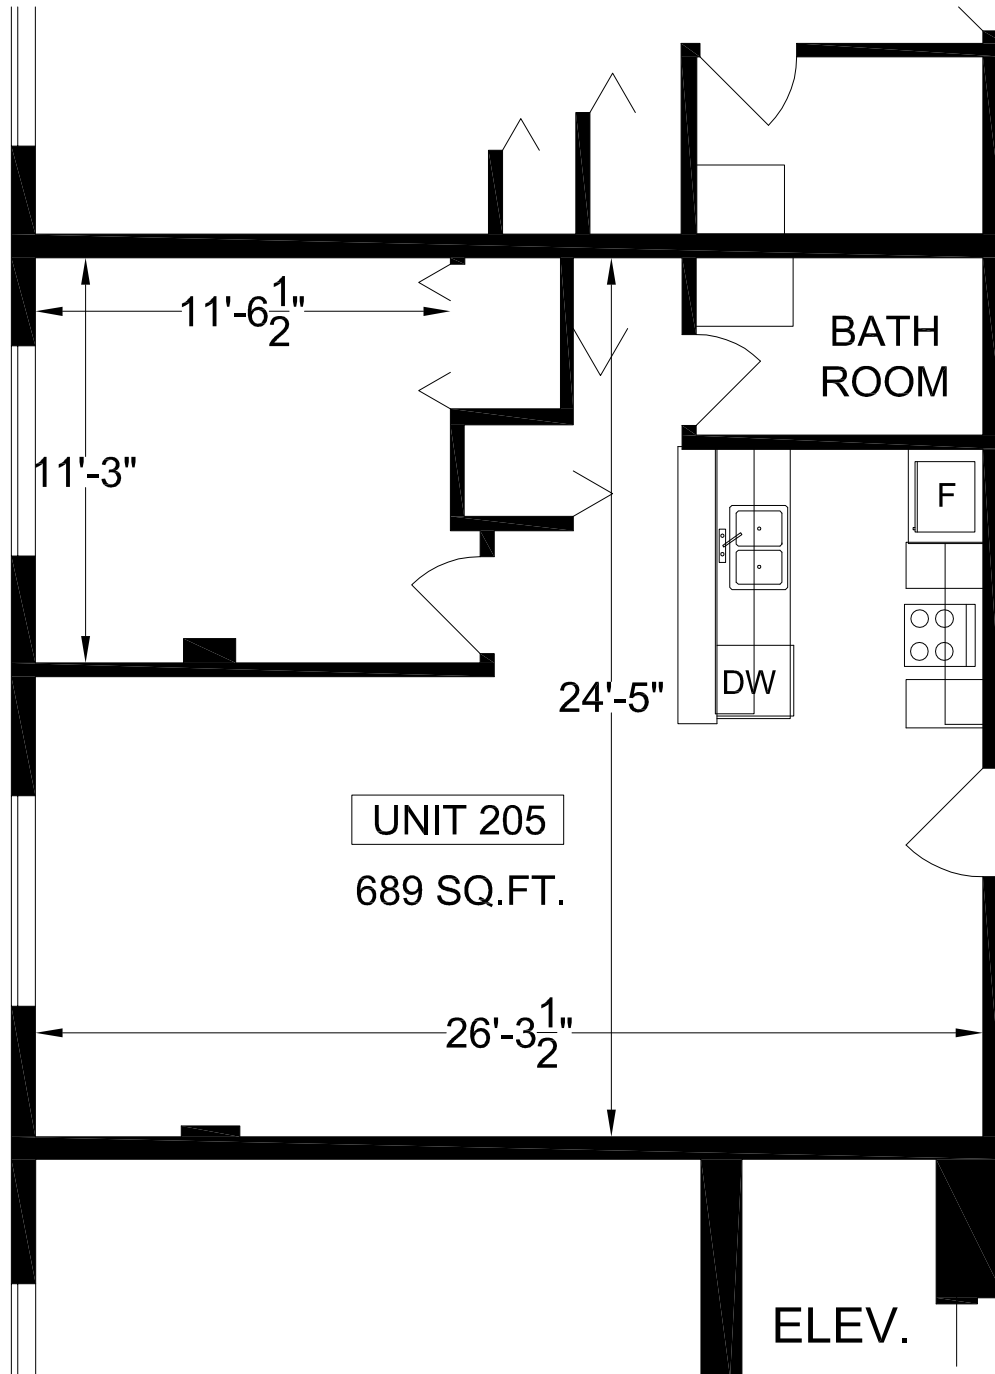

2ND FLOOR  
493 BURNSIDE E. ROAD  
VICTORIA BC

PREPARED FOR  
MIDTOWN MEWS  
WAI WING MEW AND  
CHEW'S T.V. & STEREO LTD.  
493 BURNSIDE RD  
VICTORIA BC

**M** MEASURE MASTERS  
VANCOUVER ISLAND - COMMERCIAL  
3034 WESTDOWNE ROAD  
VICTORIA BC V8R 5G2  
TEL 250 472 2653 FAX 250 472 2683